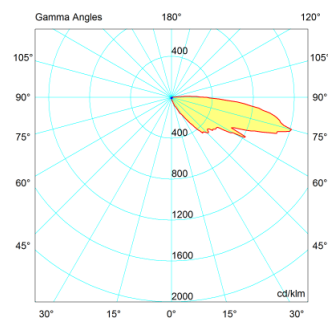

Characteristics

Insulation Class	II
IP Code	65
Impact Resistance IK Rating	07
Fire Resistance [°C]	850
Emergency Source Supply Type	Self-contained luminaire
Emergency Operation Mode	Maintained mode
Battery	NiCd 6V 0,75Ah
Battery Life [h]	1
Diagnosis System	Luminaire with local diagnostic system
Test System for Emergency Lighting	Rest mode
Visibility Distance (EN1838) [m]	26
Source Voltage [V]	230
Frequency [Hz]	50
Luminaire Power [W]	6
Luminaire Flux in Emergency [lm]	64
Range Ambient Temperature [°C] Min ÷ Max	0 ÷ 40
Source	LED - CCT 6000 K - CRI 80
Average Life [h]	50000
Photobiological Risk Index (EN 62471)	Risk 0