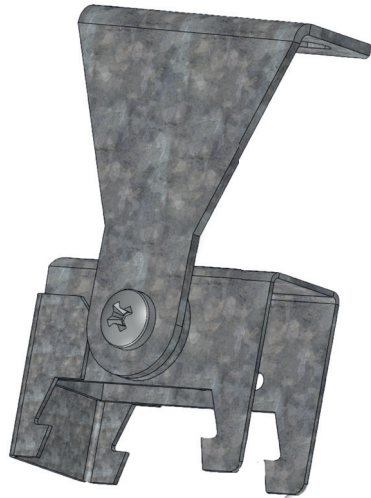

Revolving brackets (Acciaio 1x/2x)

**Code**

99-0114 (set of 2 pcs)

99-0115 (set of 2 pcs)

Material

INOX steel sheet

zinc-coated steel sheet