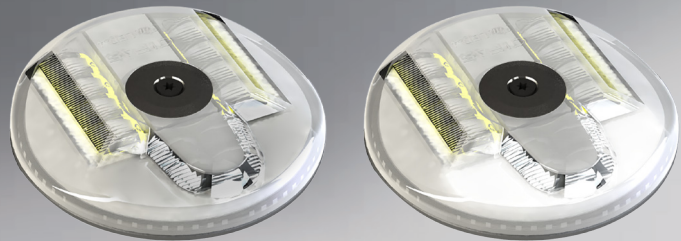

MarkLED Exit

LED GUIDANCE + EVACUATION LIGHTING

- LED guidance for safe traffic
- Evacuation lighting in case of emergency
- Powersaving LED technology
- LED lifetime >50'000 hours
- Stepless dimmable guidance light
- Suitable for shoulder or wall mounting

Guidance + Evacuation

combined in 1 unit

MarkLED EXIT

LED GUIDANCE + EVACUATION LIGHTING

Technical data:

- Power supply: 16 – 48VDC
- Housing colour: transparent
- Dimension: Ø 110 mm, height 68 mm
- Upper part: polycarbonate transparent
- Lower part: glass fiber reinforced polyamid, black
- Level above road: 24 mm
- IP rating: IP68
- Protection class: III
- LED colour: white (5'700K)
- Temperature resistance: -35°C to +45°C
- Weight: ca. 125g
- Load capacity: B125 (occasionally drive over)

- | | Guidance | Evacuation |
|----------------------|-------------|-------------|
| • Light output: | 240lm | 660lm |
| • LED's: | 4 + 4 | 4 |
| • Power consumption: | 120mA@24VDC | 210mA@48VDC |

Wall-mounted

Shoulder-mounted

LED guidance

Evacuation lighting