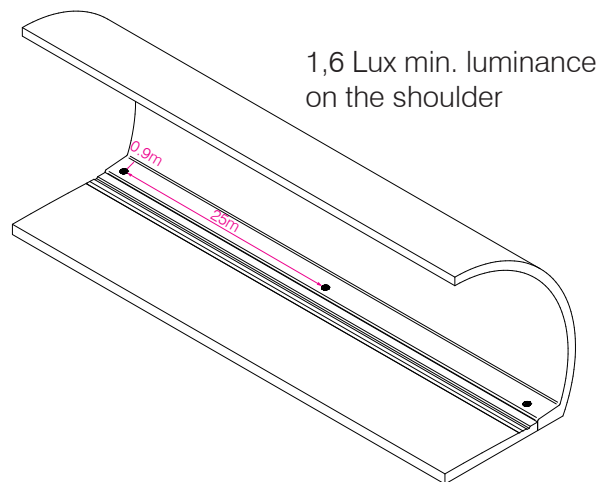

Shoulder-mounted