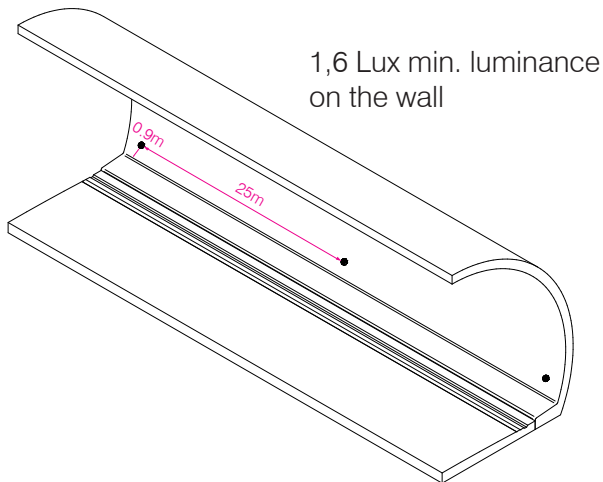

Wall-mounted