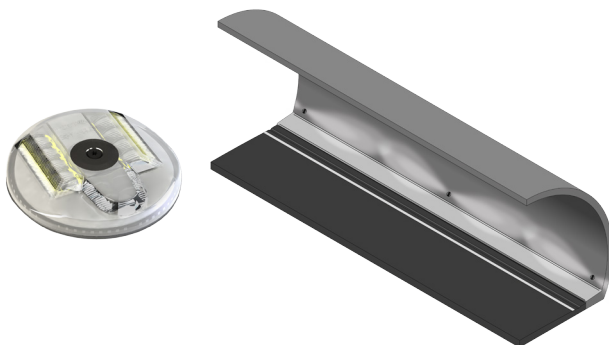

MarkLED Exit

LED GUIDANCE + EVACUATION LIGHTING

- LED guidance for safe traffic
- Evacuation lighting in case of emergency
- Powersaving LED technology
- LED lifetime >50'000 hours
- Stepless dimmable guidance light
- Suitable for shoulder or wall mounting

Guidance + Evacuation

combined in 1 unit

MarkLED EXIT

LED GUIDANCE + EVACUATION LIGHTING

Technical data:

- Power supply: 16 – 48VDC
- Housing colour: transparent
- Dimension: Ø 110 mm, height 68 mm
- Upper part: polycarbonate transparent
- Lower part: glass fiber reinforced polyamid, black
- Level above road: 24 mm
- IP rating: IP68
- Protection class: III
- LED colour: white (5'700K)
- Temperature resistance: -35°C to +45°C
- Weight: ca. 125g
- Load capacity: B125 (occasionally drive over)

- | | Guidance | Evacuation |
|----------------------|-------------|-------------|
| • Light output: | 240lm | 660lm |
| • LED's: | 4 + 4 | 4 |
| • Power consumption: | 120mA@24VDC | 210mA@48VDC |

Wall-mounted

Shoulder-mounted

LED guidance

Evacuation lighting